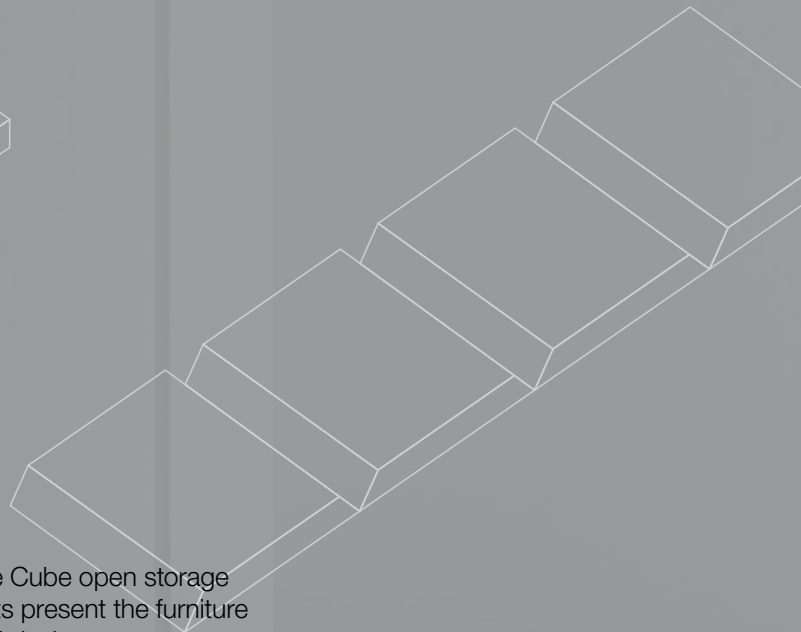

Lanta - a leading manufacturer of components for the furniture industry - has poured its experience and research into creating **Cube, an innovative line of open storage units made with the mitre folding technique:** an ingenious procedure that allows an unprecedented clean-lined outer surface to be achieved, with no breaks, no joints and no overlapping.

The Cube open storage units present the furniture and design sector with attractive new opportunities, including the option of purchasing large quantities for industrial requirements, or buying the product ready packed and complete with hardware for direct sale.